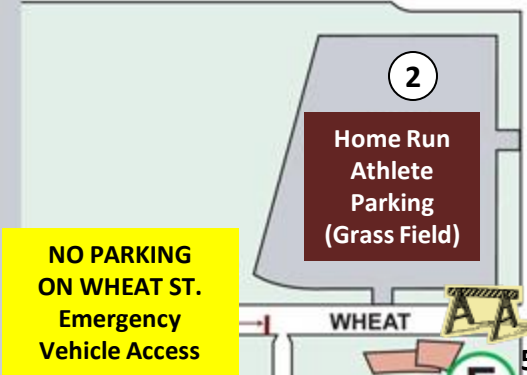

"The Home Run"

RAY TANNER
FOUNDATION
www.RayTannerHomeRun.org

"Best Finish in the Midlands"
University of South Carolina Baseball Stadium

- Available Parking Lots
- Business Street Address
- Handicap Only Parking
- Free Parking for Ray Tanner Home Run in numbered lots**
- Stadium Entrance and Plaza of Champions Packet Pickup

Many businesses in the area of the Stadium have offered their lots for parking. Please do not block loading docks, doors or driveways and leave room for cars to exit.

No Parking on Wheat St.
Williams St. closed to traffic in front of Stadium.

Arrive prior to 7:15 am to avoid lane and road closure on Williams, Blossom and Huger after 12K start.