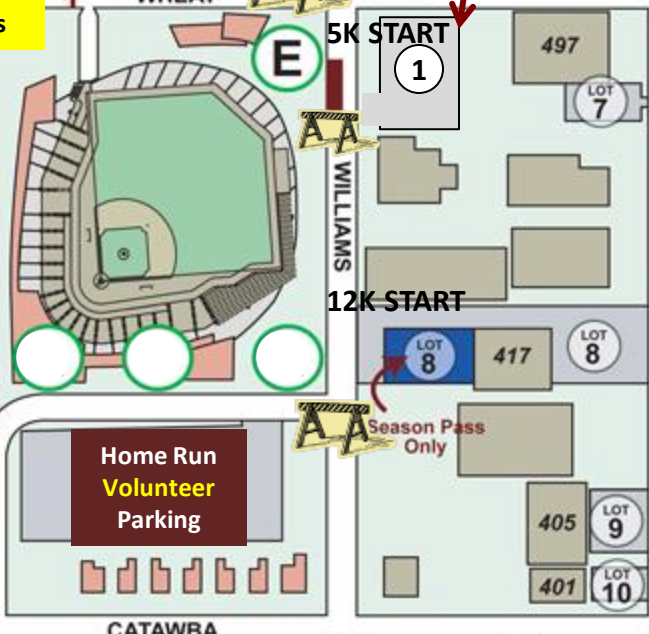

"The Home Run"

RAY TANNER
FOUNDATION
www.RayTannerHomeRun.org

"Best Finish in the Midlands"
University of South Carolina Baseball Stadium

- Available Parking Lots
- Business Street Address
- Handicap Only Parking
- Free Parking for Ray Tanner Home Run in numbered lots**
- Stadium Entrance and Plaza of Champions Packet Pickup

Many businesses in the area of the Stadium have offered their lots for parking. Please do not block loading docks, doors or driveways and leave room for cars to exit.

No Parking on Wheat St.
Williams St. closed to traffic in front of Stadium.

Arrive prior to 7:15 am to avoid lane and road closure on Williams, Blossom and Huger after 12K start.