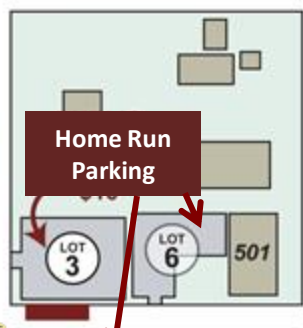

"The Home Run"

RAY TANNER
FOUNDATION
www.RayTannerHomeRun.org

"Best Finish in the Midlands"
University of South Carolina Baseball Stadium

- Available Parking Lots
- Business Street Address
- Handicap Only Parking
- Free Parking for Ray Tanner Home Run in numbered lots**
- Stadium Entrance and Plaza of Champions Packet Pickup

Many businesses in the area of the Stadium have offered their lots for parking. Please do not block loading docks, doors or driveways and leave room for cars to exit.

No Parking on Wheat St.
Williams St. closed to traffic in front of Stadium.

Arrive prior to 7:15 am to avoid lane and road closure on Williams, Blossom and Huger after 12K start.