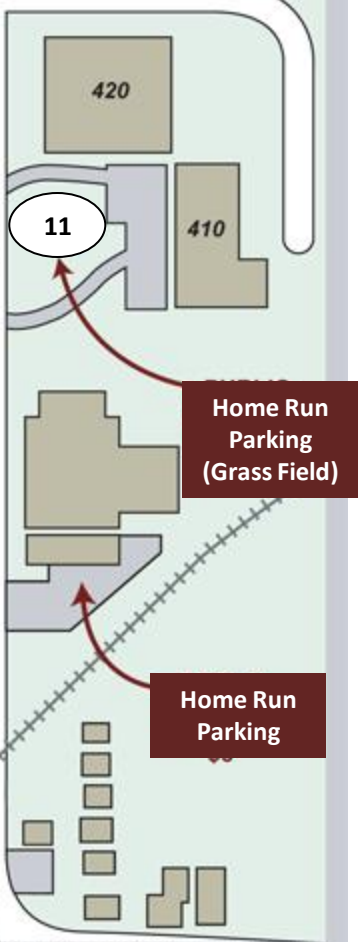

"The Home Run"

RAY TANNER
FOUNDATION
www.RayTannerHomeRun.org

"Best Finish in the Midlands"
University of South Carolina Baseball Stadium

- Available Parking Lots
- Business Street Address
- Handicap Only Parking
- Free Parking for Ray Tanner Home Run in numbered lots**
- Stadium Entrance and Plaza of Champions Packet Pickup

Many businesses in the area of the Stadium have offered their lots for parking. Please do not block loading docks, doors or driveways and leave room for cars to exit.

No Parking on Wheat St.
Williams St. closed to traffic in front of Stadium.

Arrive prior to 7:15 am to avoid lane and road closure on Williams, Blossom and Huger after 12K start.